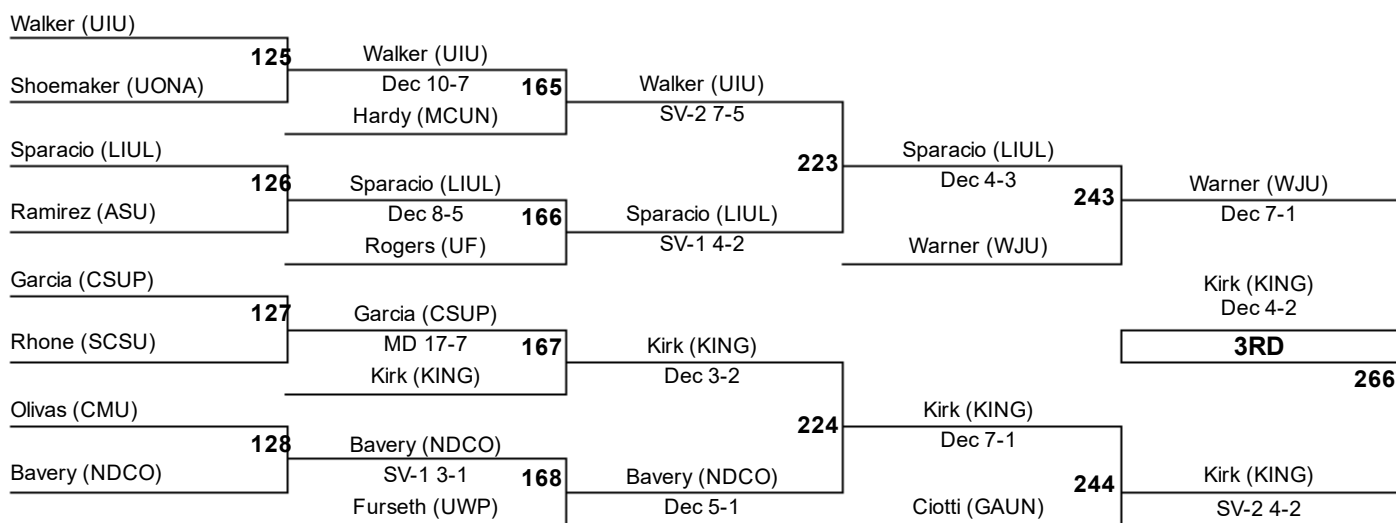

2017 NCAA Division II Championships

125

Reed (NEUN) Huff (ASU) **261**
7TH

Diltz (SHU) Duong (NEW) **262**
5TH

2017 NCAA Division II Championships

133

2017 NCAA Division II Championships

141