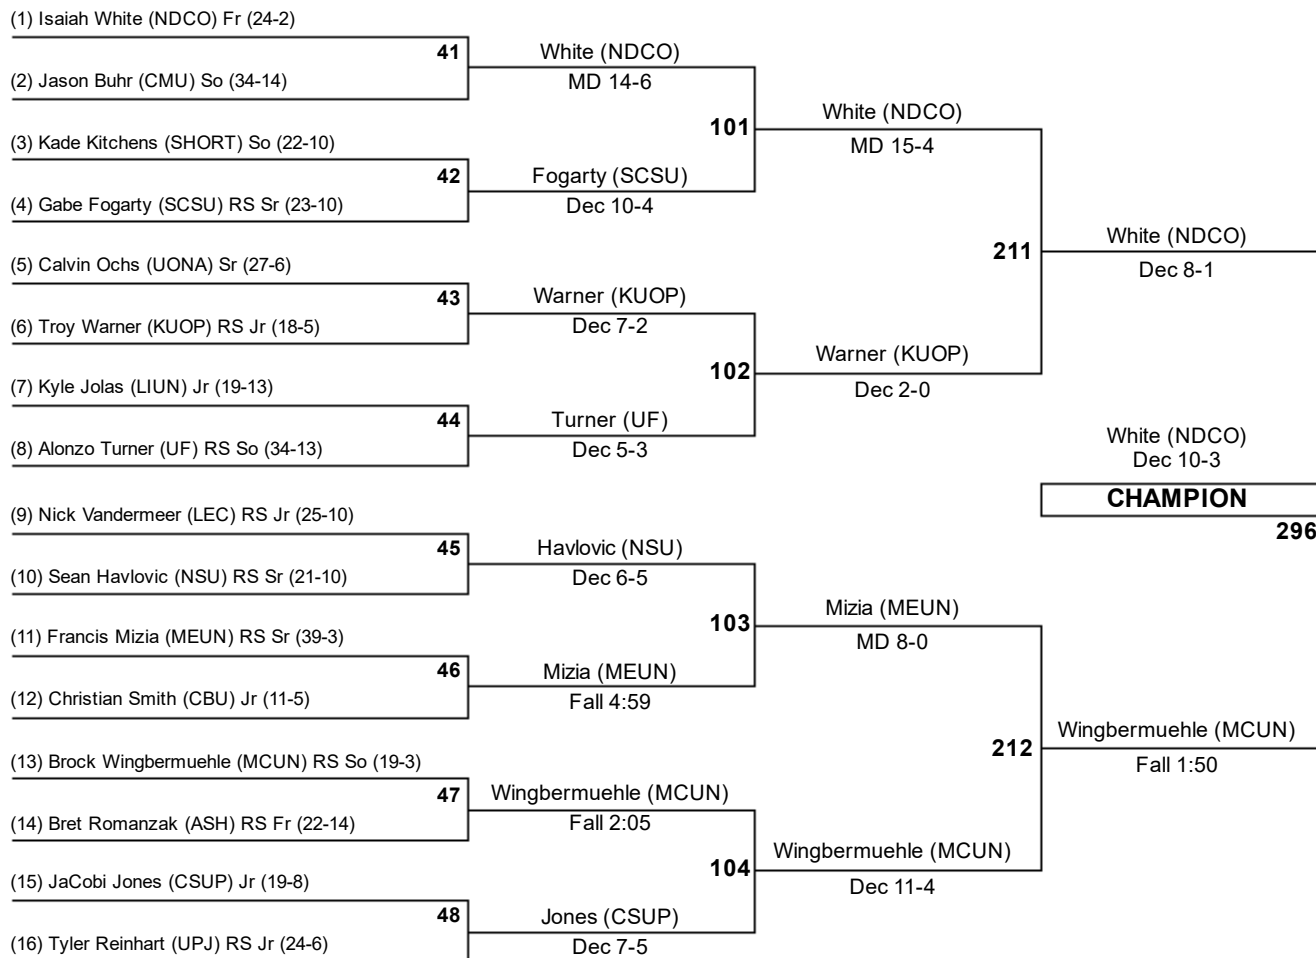

Boggs (LEC) 271 Sreptock (TIFF)

Boggs (LEC) 271 Boggs (LEC)
Dec 3-2

7TH

5TH

2017 NCAA Division II Championships

157

2017 NCAA Division II Championships

165