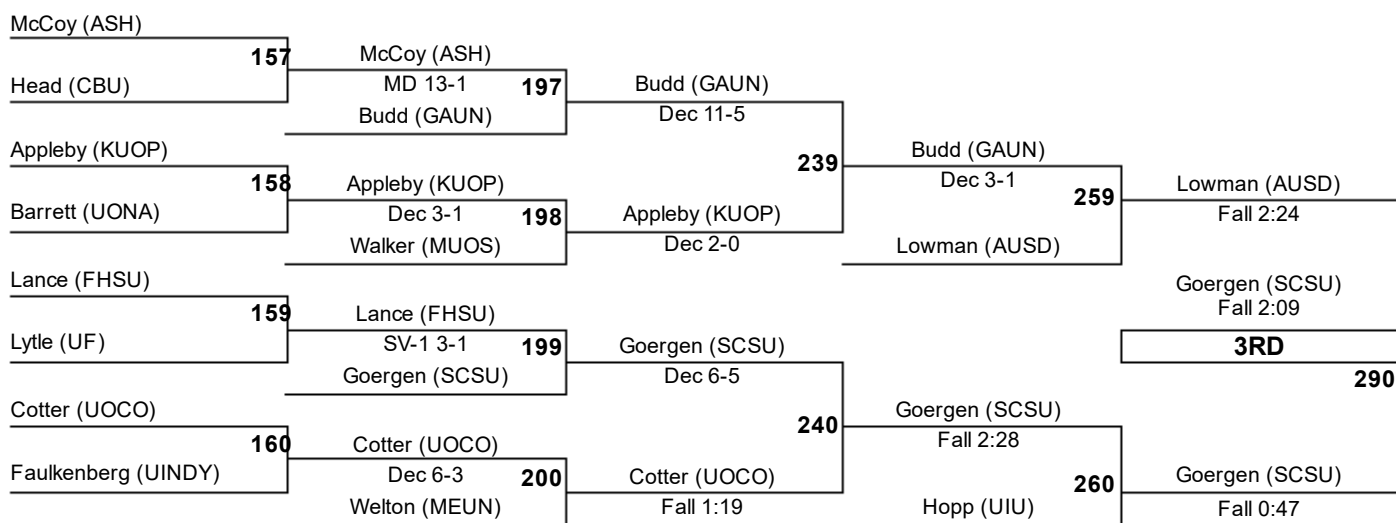

2017 NCAA Division II Championships

285

Appleby (KUOP) **288** Cotter (UOCO) Dec 12-9 **7TH**

Budd (GAUN) **289** Hopp (UIU) Dec 5-3 **5TH**