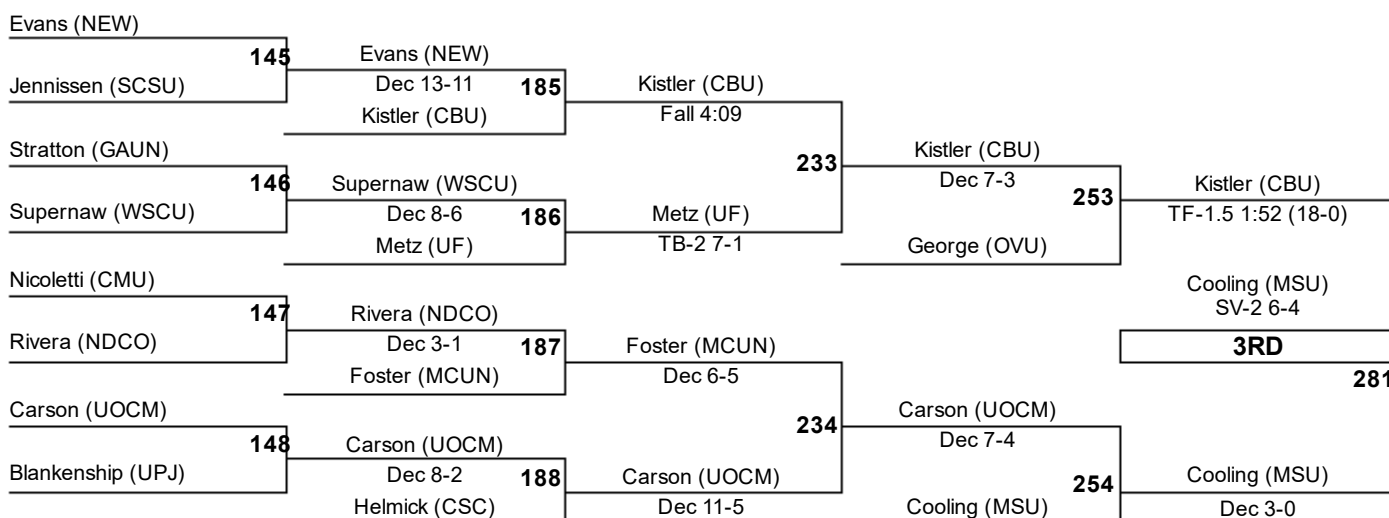

2017 NCAA Division II Championships

174