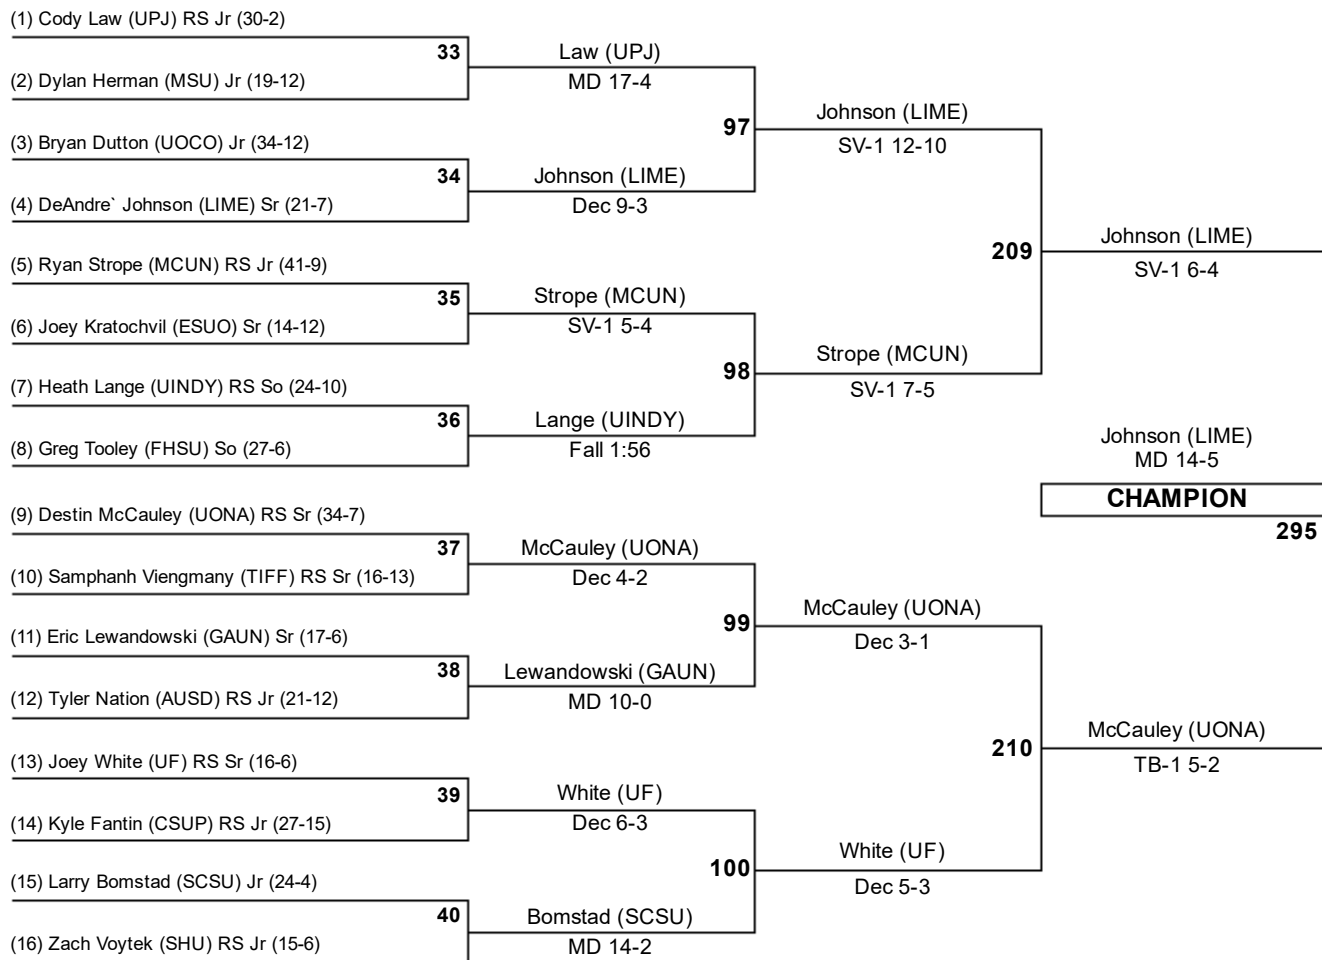

Boggs (LEC) 271 Sreptock (TIFF)

Boggs (LEC) 271 Boggs (LEC)
Dec 3-2

7TH

5TH

2017 NCAA Division II Championships

157

2017 NCAA Division II Championships

165