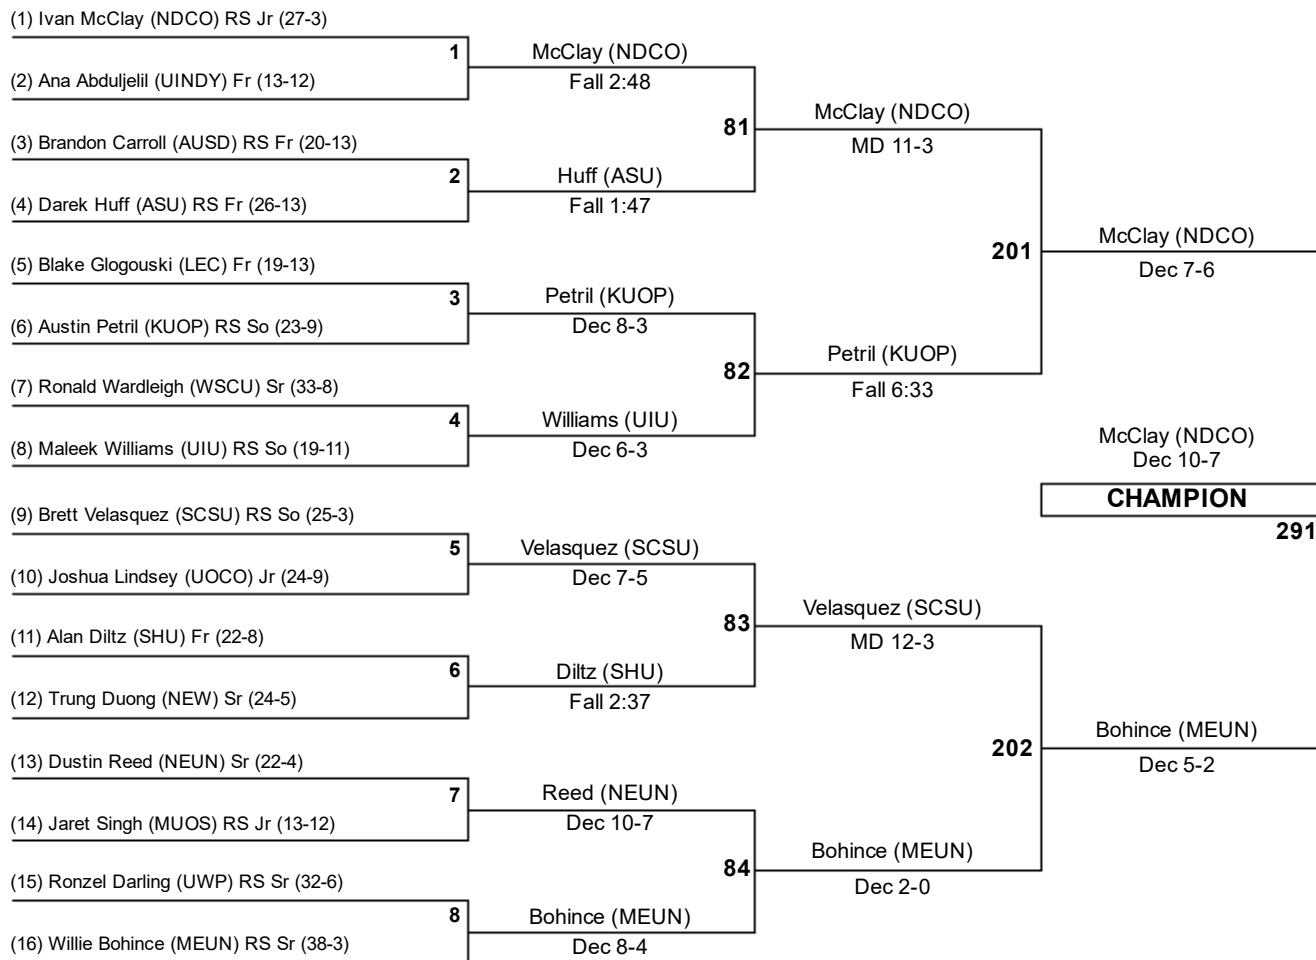

2017 NCAA Division II Championships

125

Reed (NEUN) Huff (ASU) **261**
7TH

Diltz (SHU) Duong (NEW) **262**
5TH

2017 NCAA Division II Championships

133

2017 NCAA Division II Championships

141