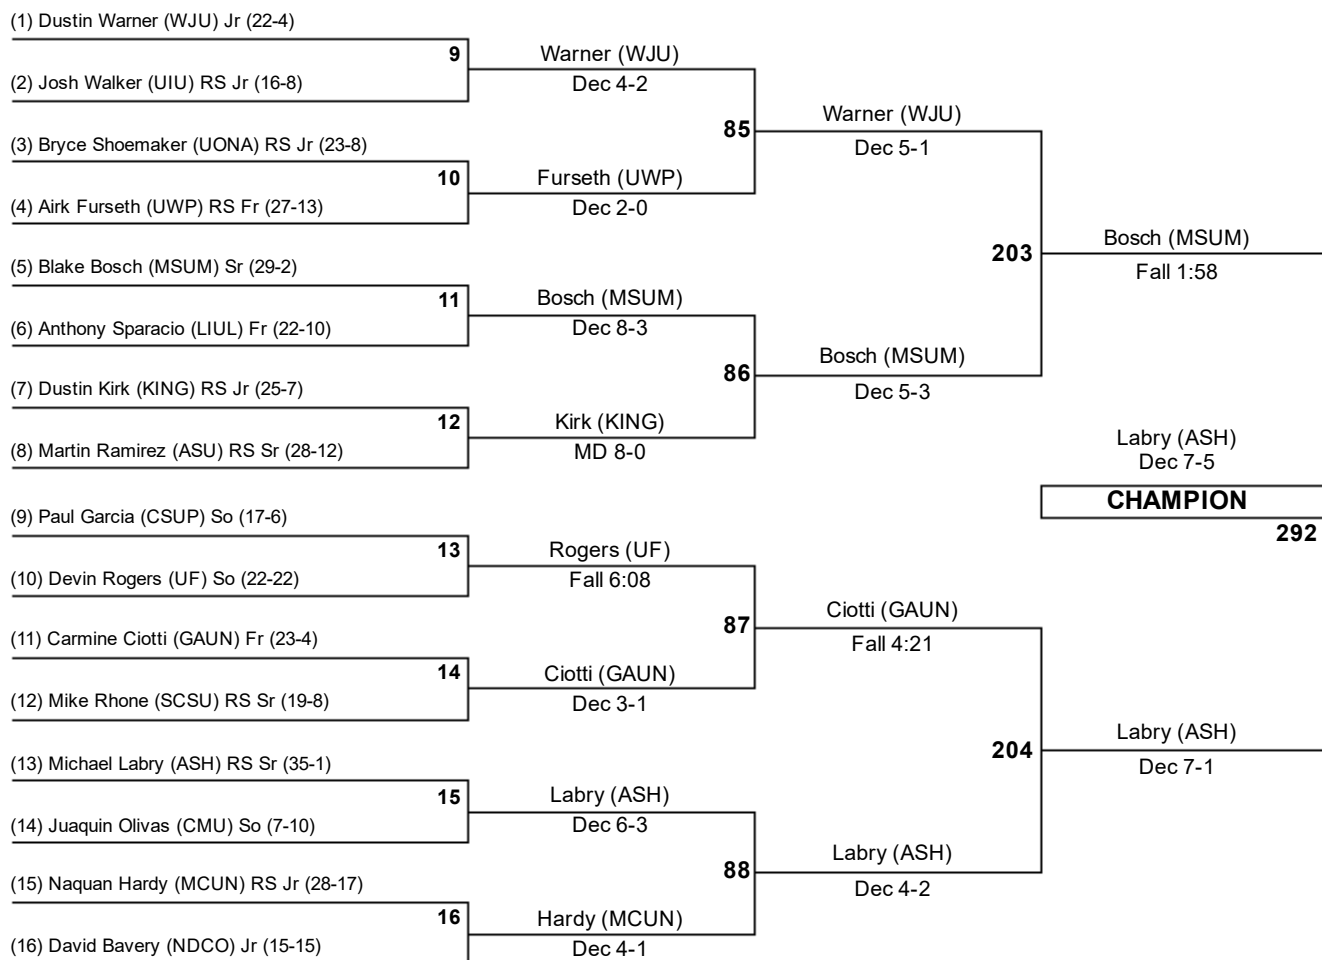

2017 NCAA Division II Championships

125

Reed (NEUN) Huff (ASU) **261**
7TH

Diltz (SHU) Duong (NEW) **262**
5TH

2017 NCAA Division II Championships

133

2017 NCAA Division II Championships

141