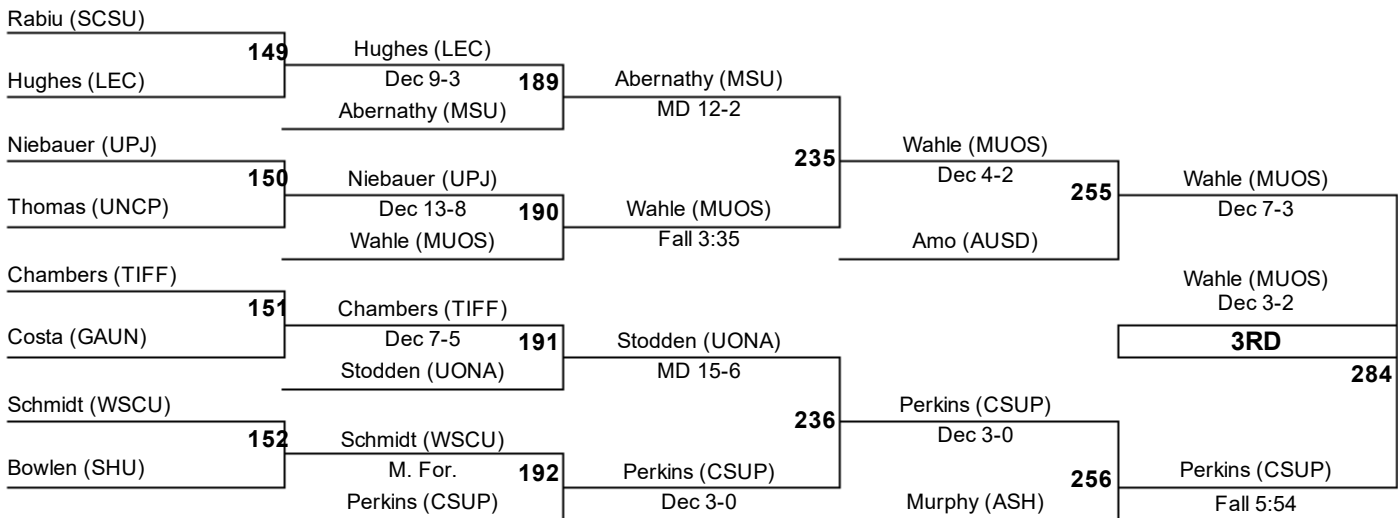

2017 NCAA Division II Championships

184