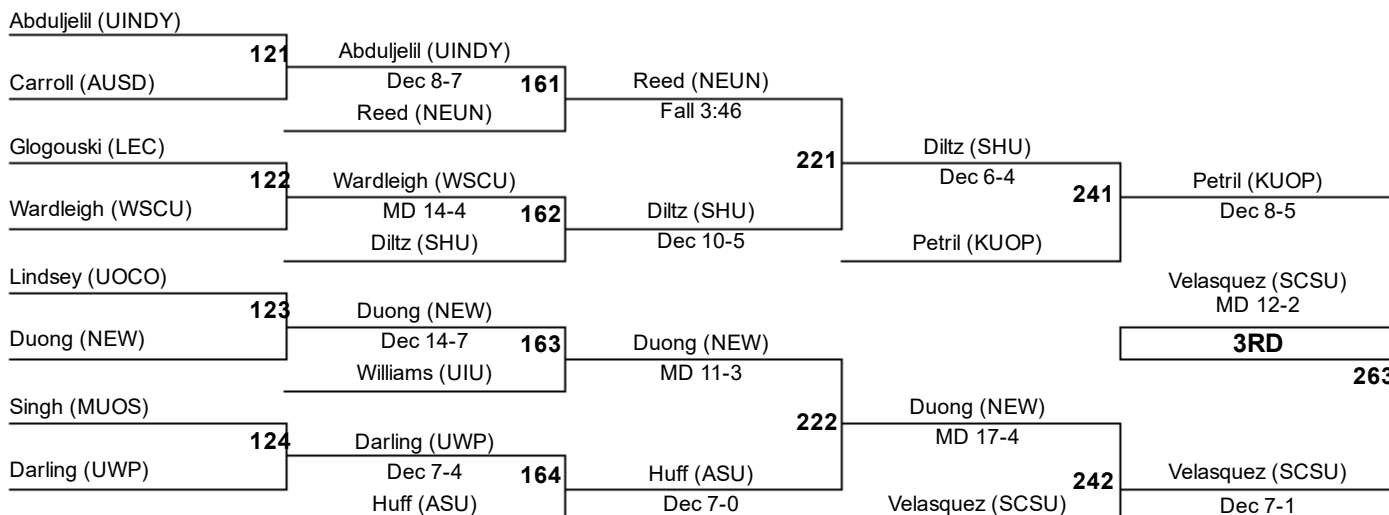

2017 NCAA Division II Championships

125

Reed (NEUN) Huff (ASU) **261**
7TH

Diltz (SHU) Duong (NEW) **262**
5TH

2017 NCAA Division II Championships

133

2017 NCAA Division II Championships

141