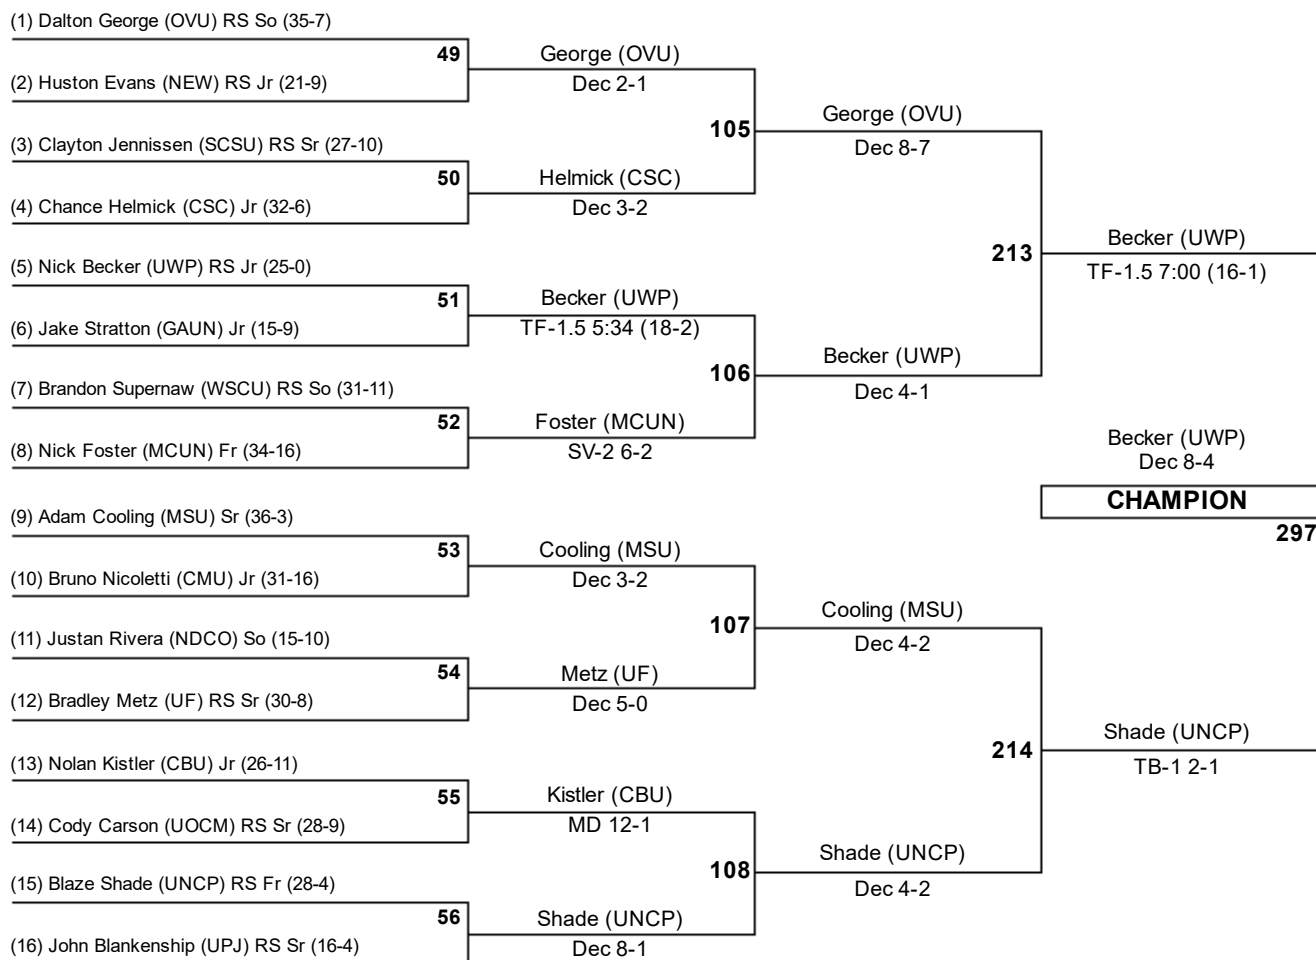

2017 NCAA Division II Championships

174