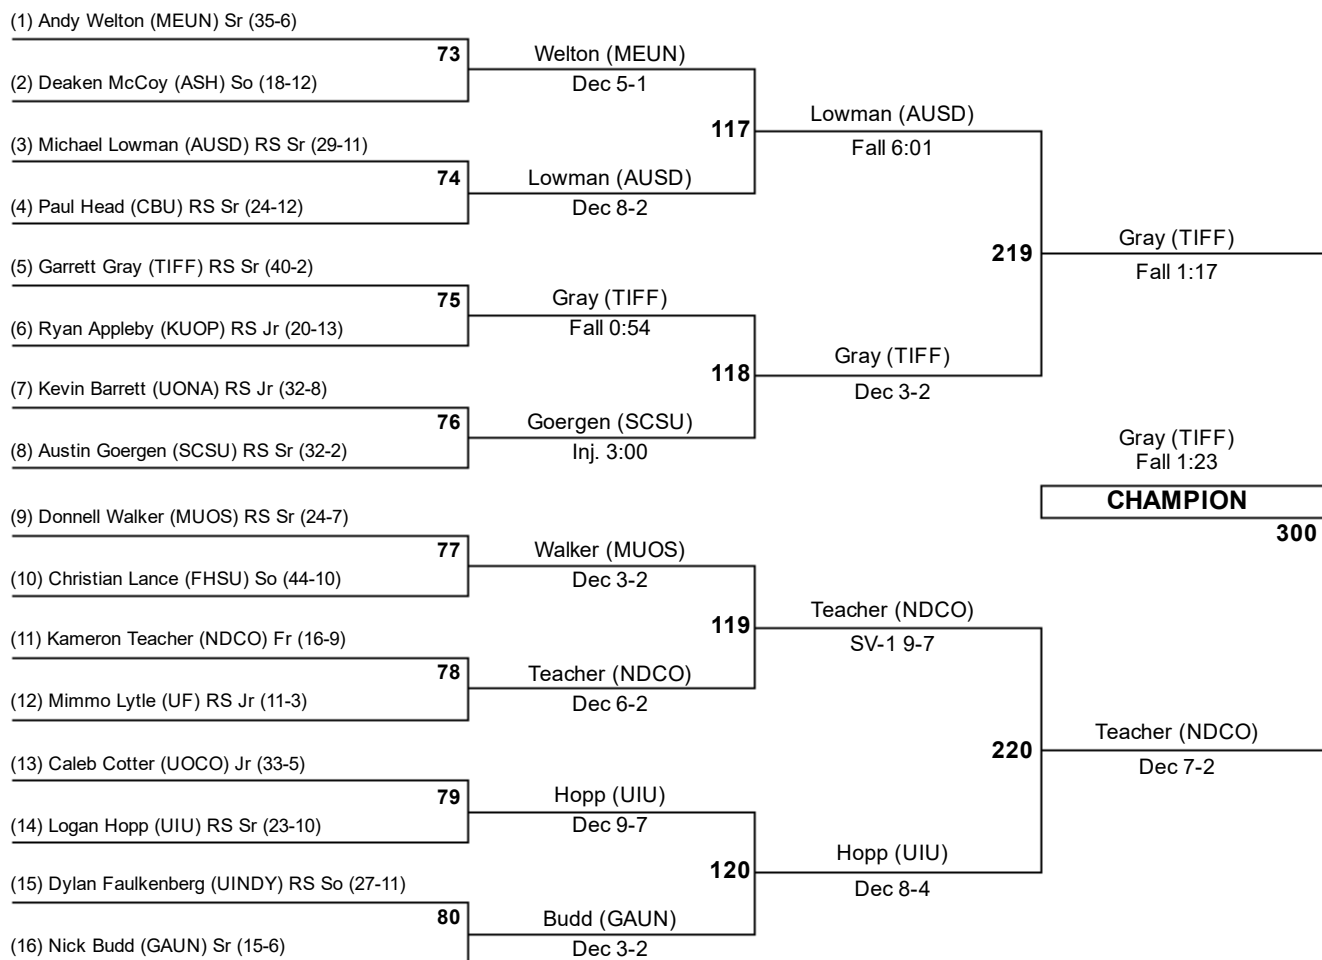

2017 NCAA Division II Championships

285

Appleby (KUOP) **288** Cotter (UOCO) Dec 12-9 **7TH**

Budd (GAUN) **289** Hopp (UIU) Dec 5-3 **5TH**