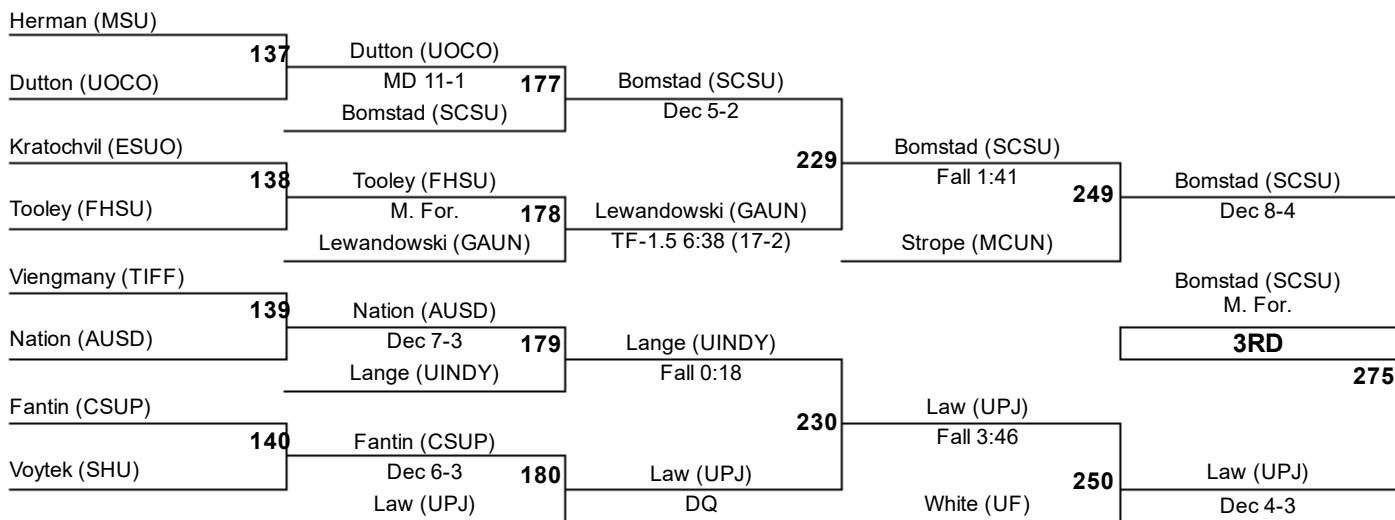

Boggs (LEC) 271 Sreptock (TIFF)

Boggs (LEC) 271 Boggs (LEC)
Dec 3-2

7TH

5TH

2017 NCAA Division II Championships

157

2017 NCAA Division II Championships

165