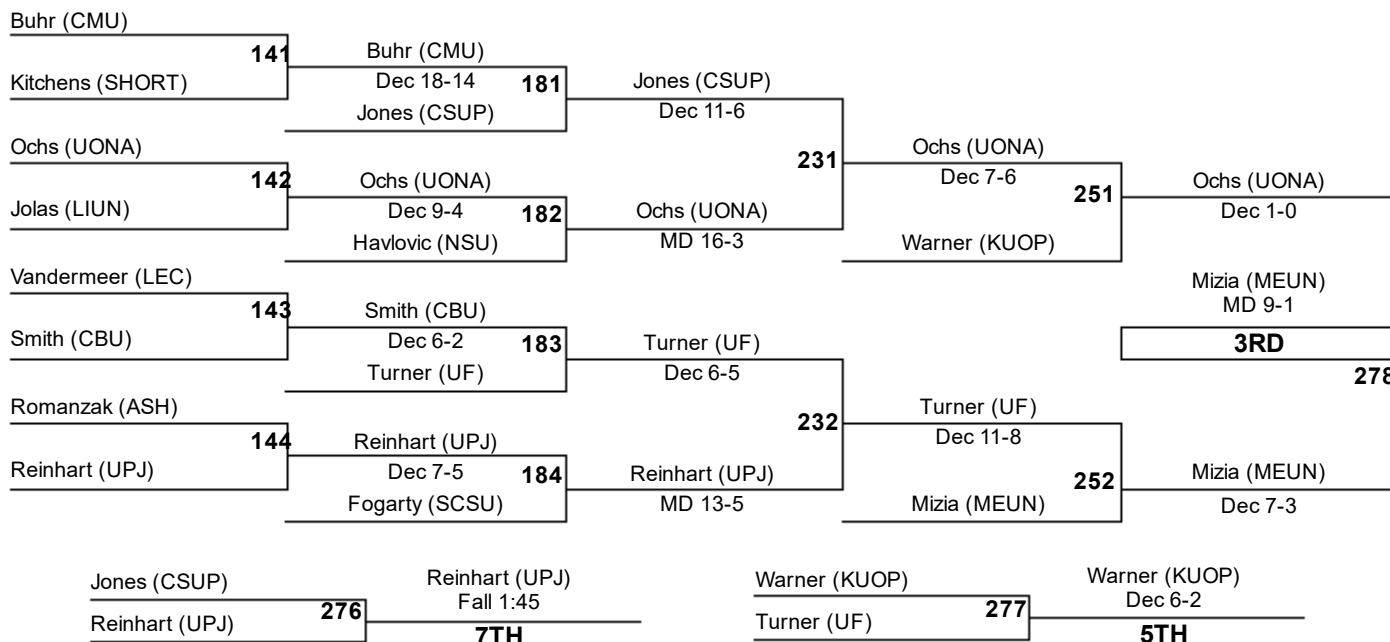

Boggs (LEC) 271 Sreptock (TIFF)

Boggs (LEC) 271 Boggs (LEC)
Dec 3-2

7TH

5TH

2017 NCAA Division II Championships

157

2017 NCAA Division II Championships

165