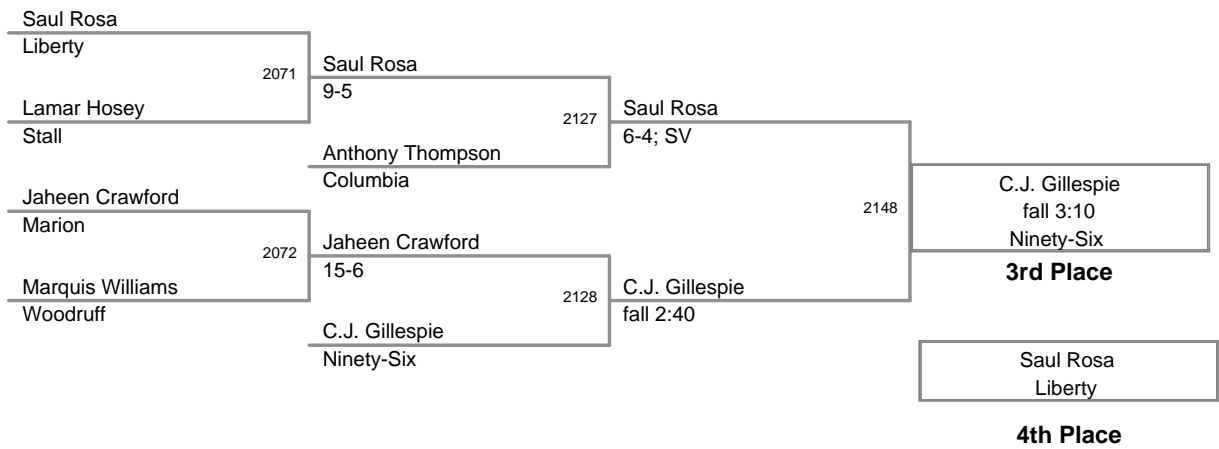

2011 SCHSL State
2A-1A Tournament

145 Lbs