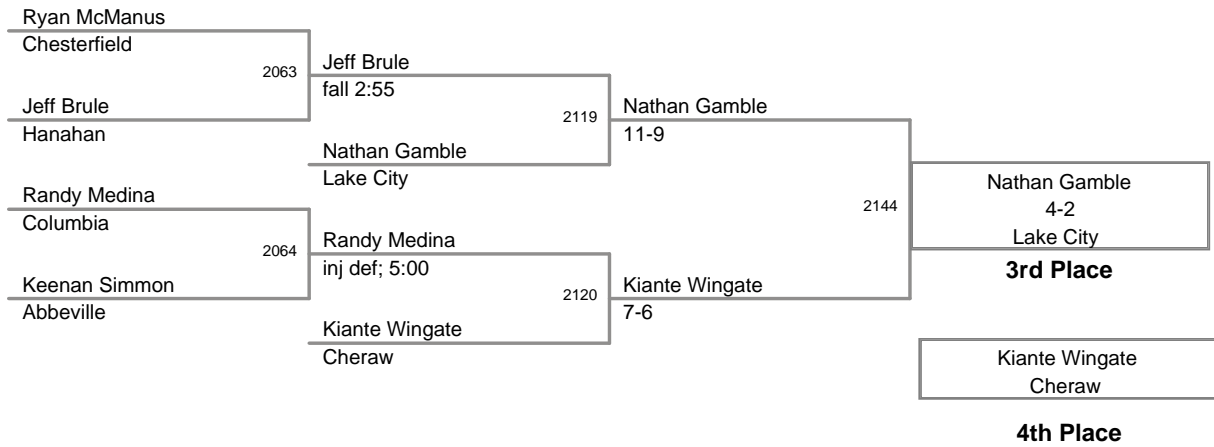

2011 SCHSL State
2A-1A Tournament

125 Lbs