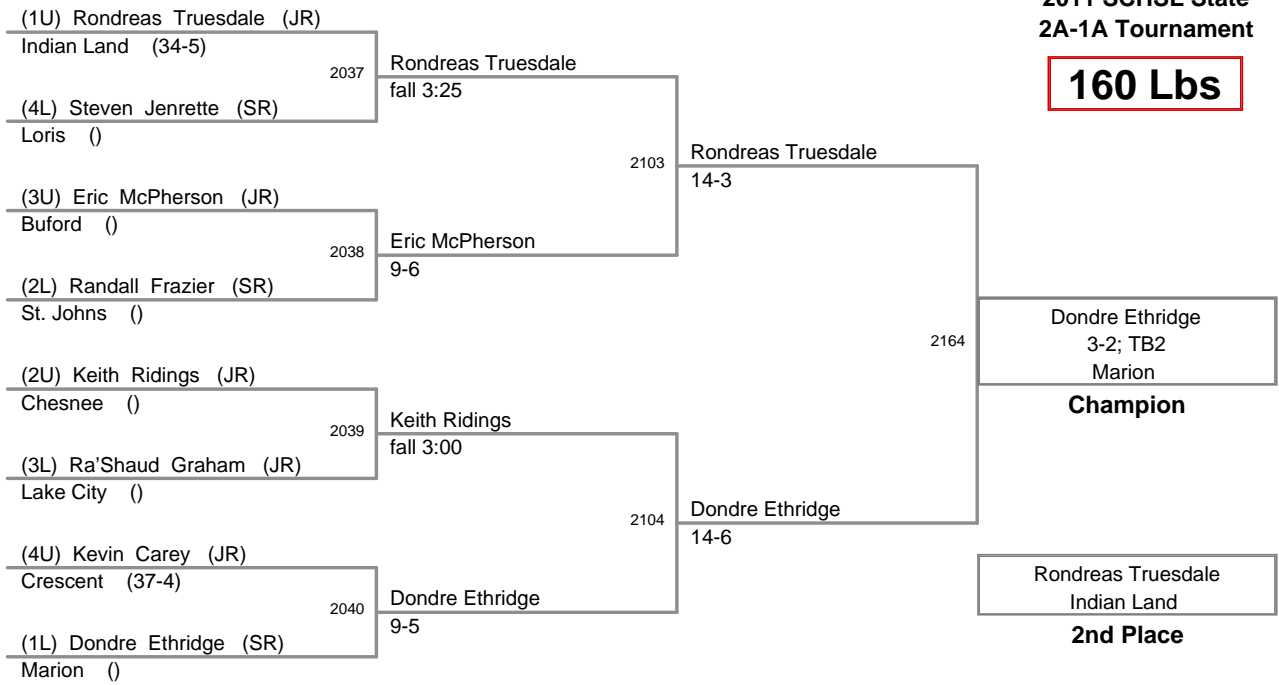

145 Lbs

2011 SCHSL State
2A-1A Tournament

152 Lbs

2011 SCHSL State
2A-1A Tournament

160 Lbs

2011 SCHSL State
2A-1A Tournament

171 Lbs

2011 SCHSL State
2A-1A Tournament