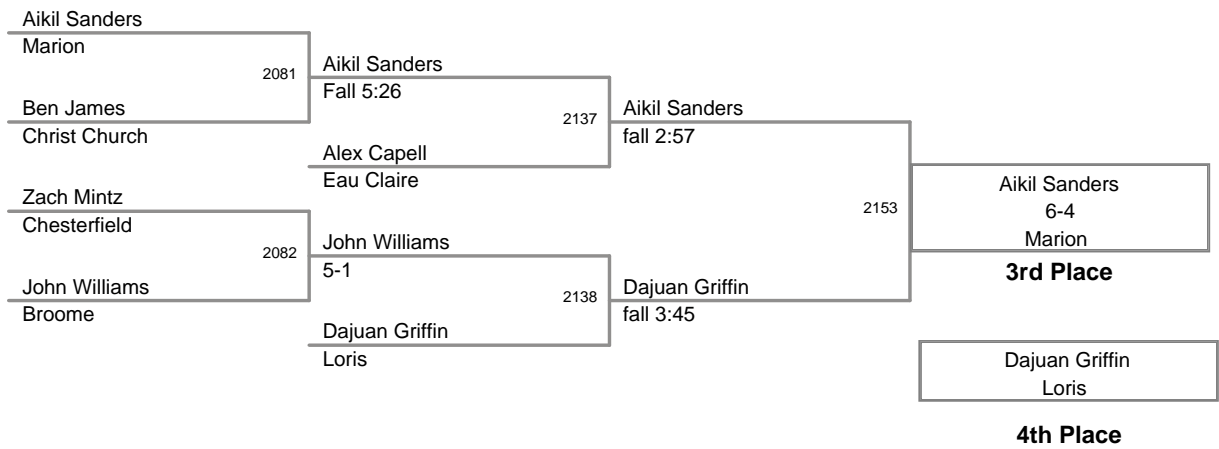

2011 SCHSL State
2A-1A Tournament

215 Lbs