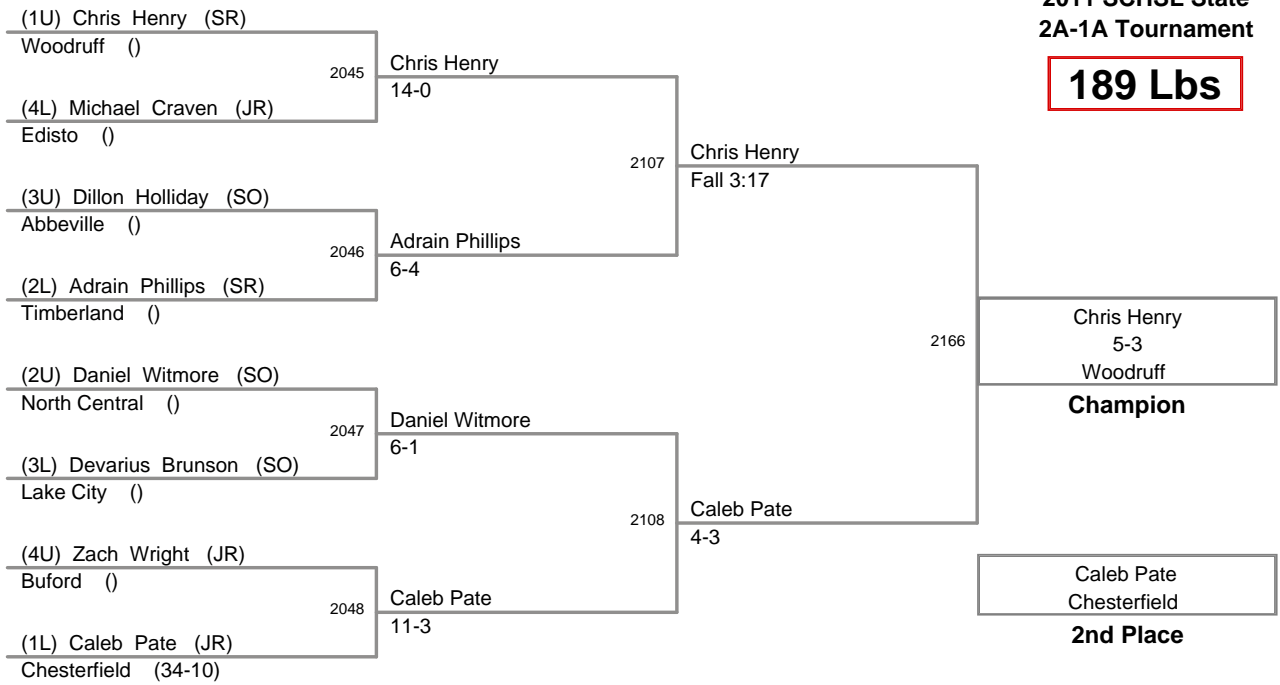

2011 SCHSL State
2A-1A Tournament

189 Lbs