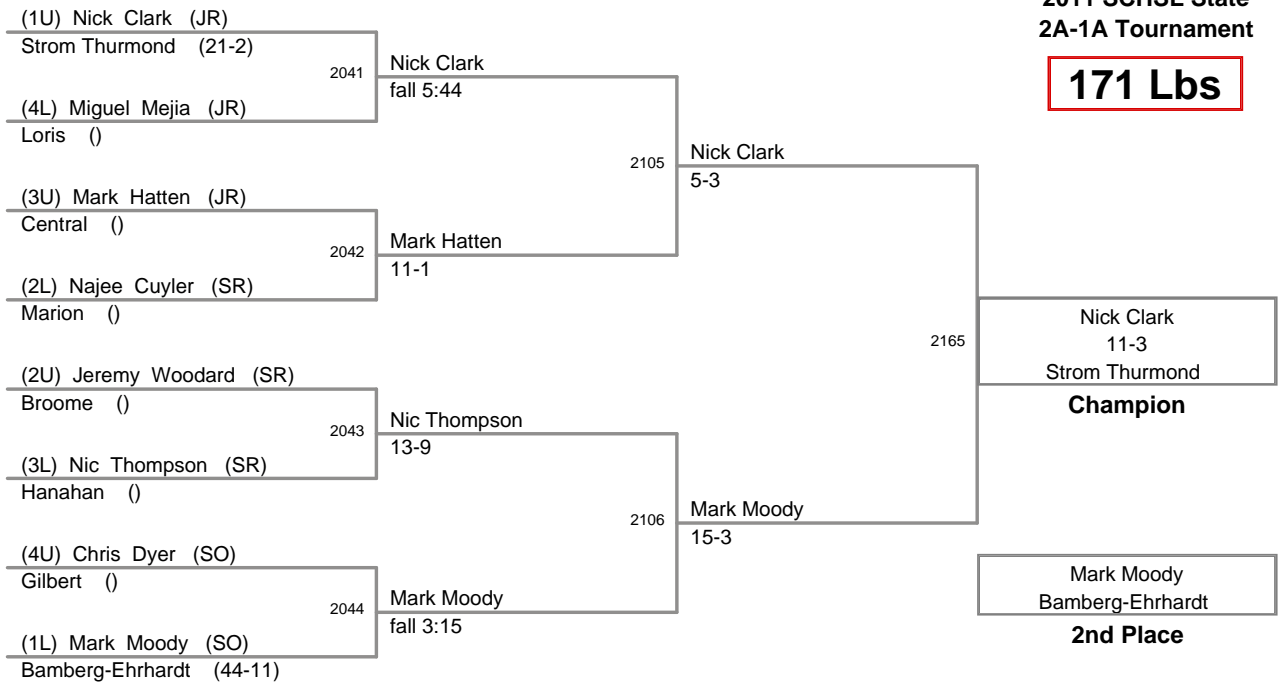

145 Lbs

2011 SCHSL State
2A-1A Tournament

152 Lbs

2011 SCHSL State
2A-1A Tournament

160 Lbs

2011 SCHSL State
2A-1A Tournament

171 Lbs

2011 SCHSL State
2A-1A Tournament