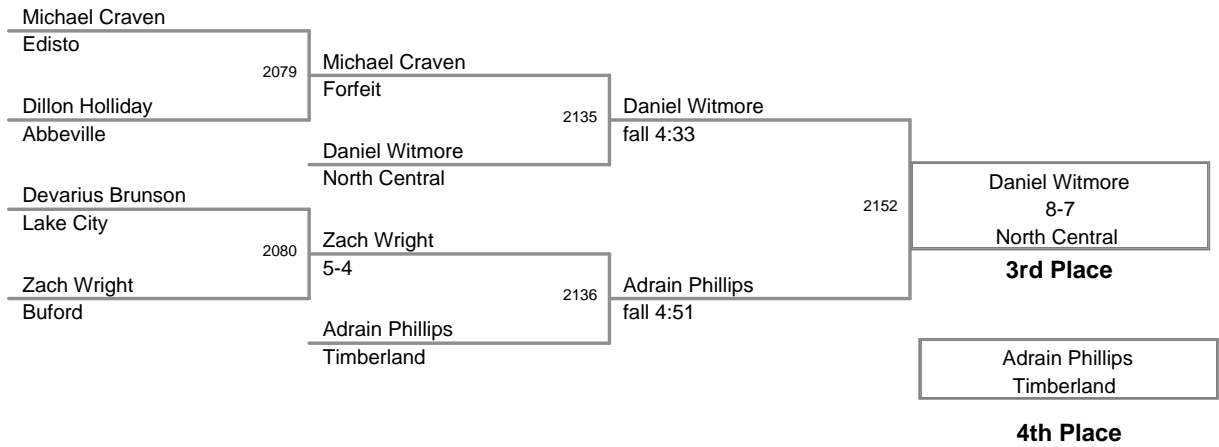

2011 SCHSL State
2A-1A Tournament

189 Lbs