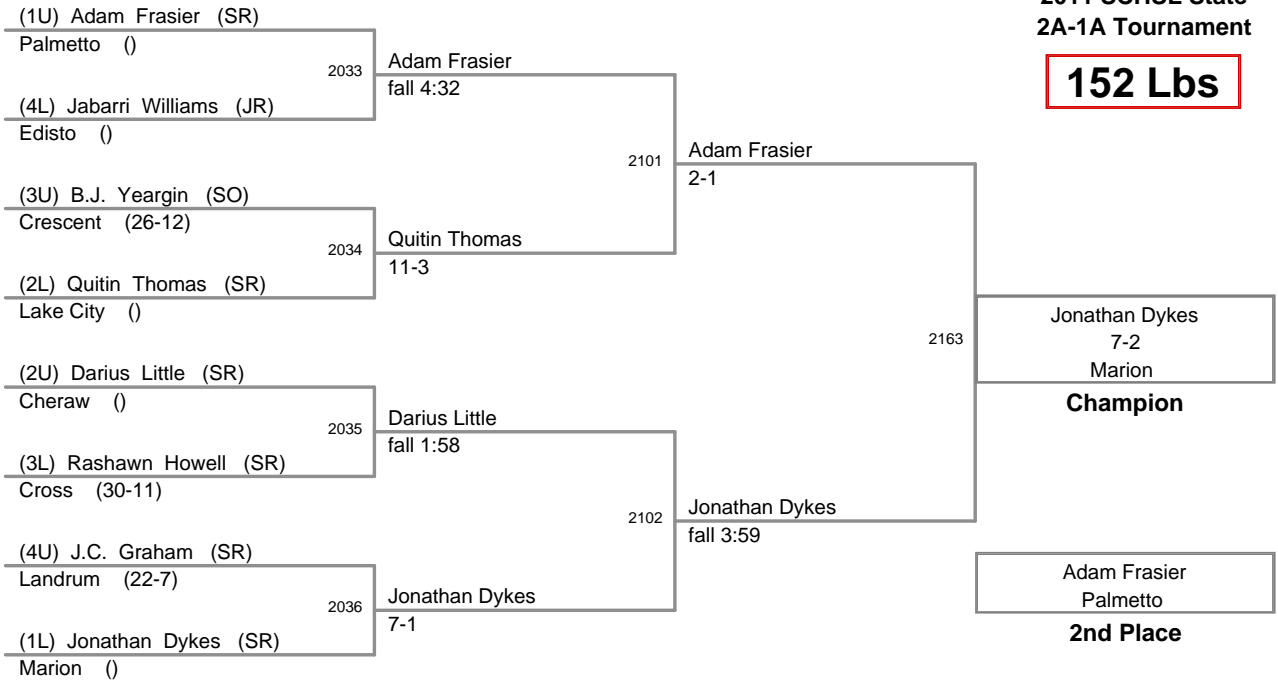

2011 SCHSL State
2A-1A Tournament

152 Lbs