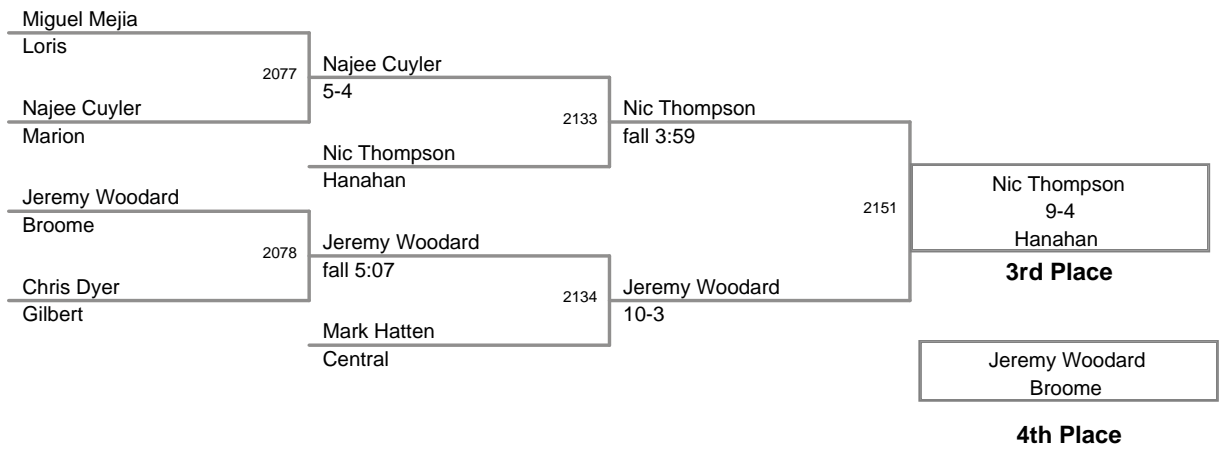

145 Lbs

2011 SCHSL State
2A-1A Tournament

152 Lbs

2011 SCHSL State
2A-1A Tournament

160 Lbs

2011 SCHSL State
2A-1A Tournament

171 Lbs

2011 SCHSL State
2A-1A Tournament