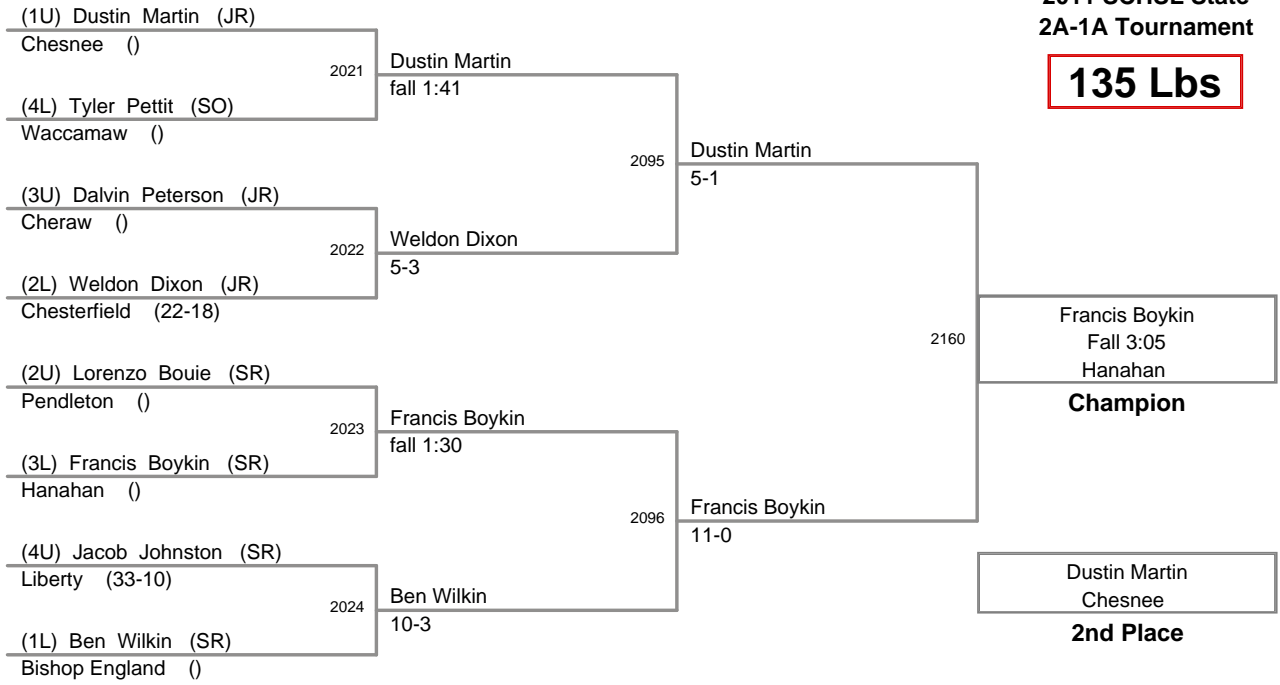

2011 SCHSL State
2A-1A Tournament

135 Lbs