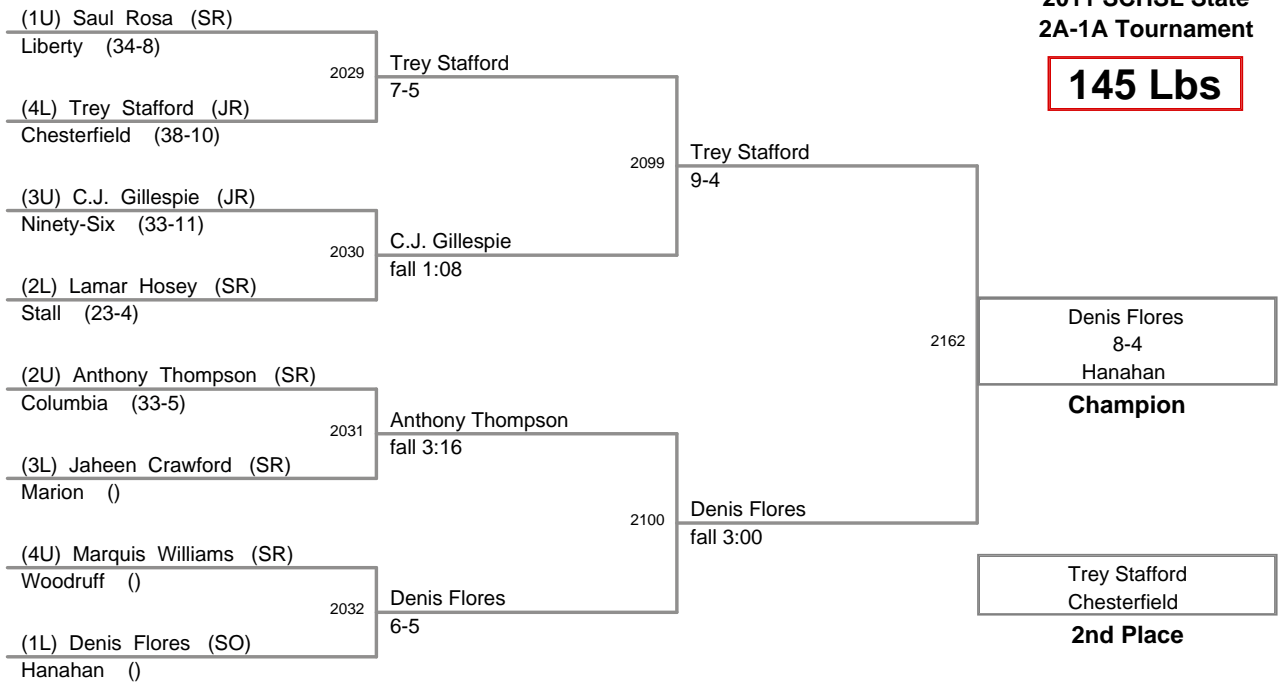

2011 SCHSL State
2A-1A Tournament

145 Lbs