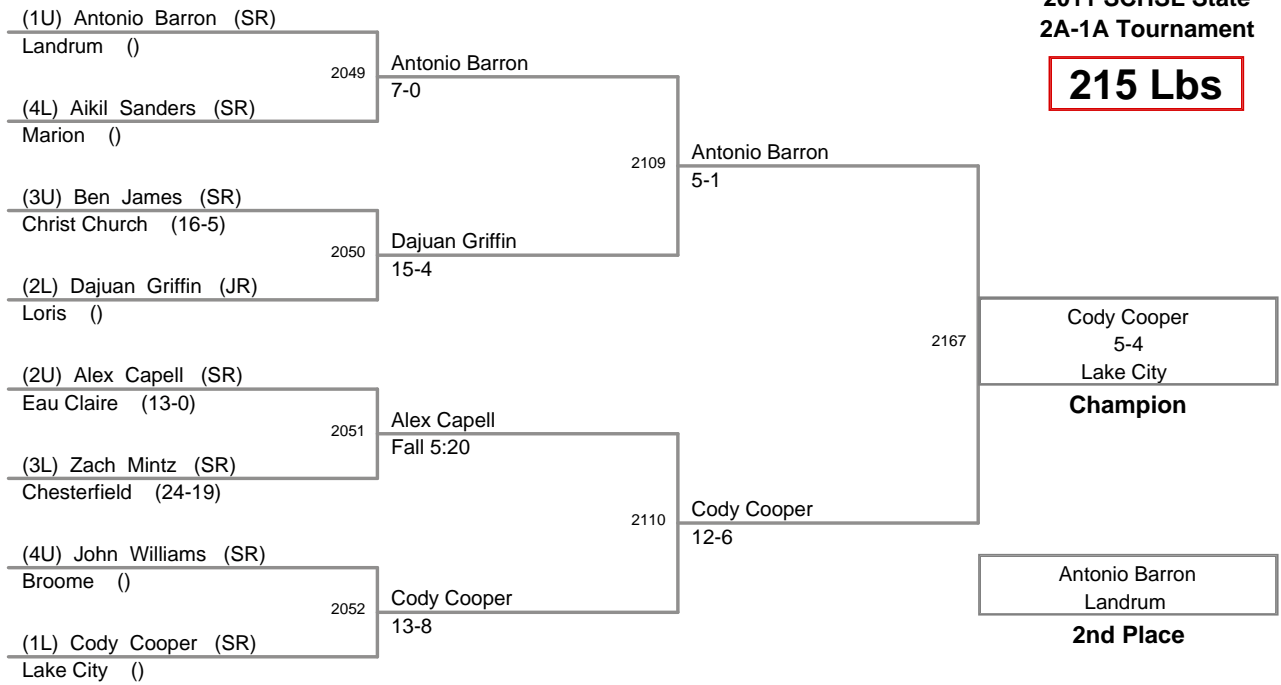

2011 SCHSL State
2A-1A Tournament

215 Lbs