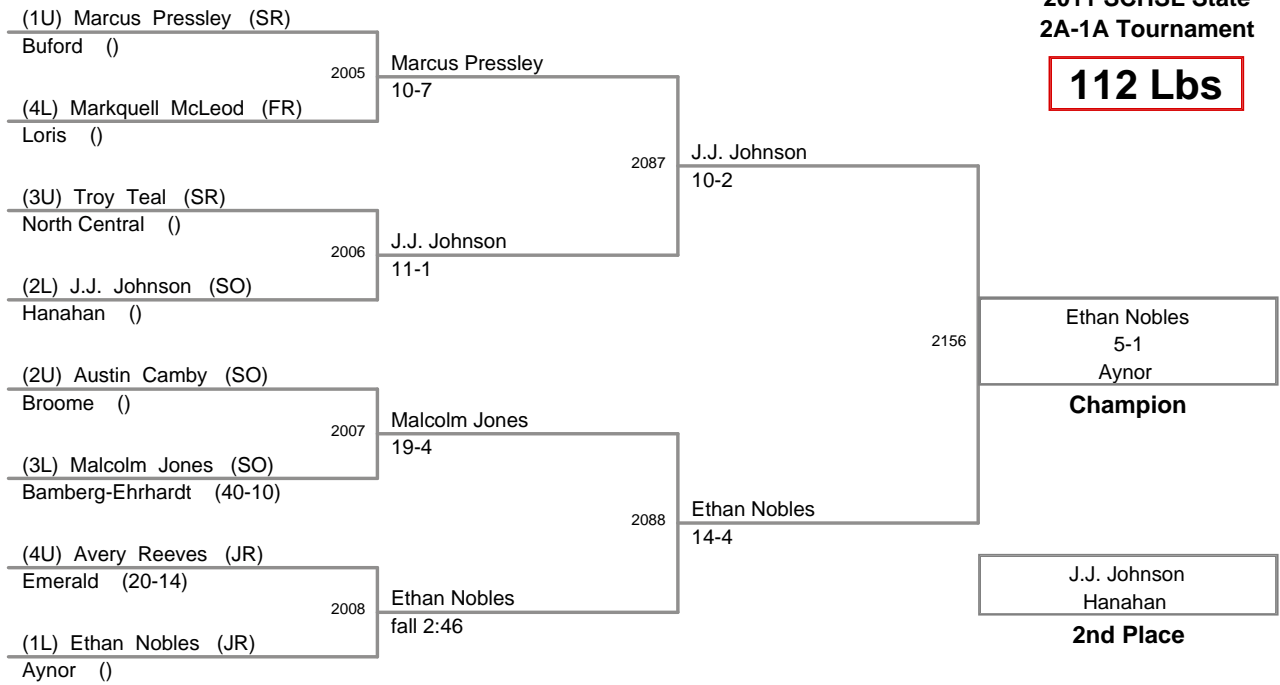

2011 SCHSL State

TEAM	PTS	1	2	3	4
Hanahan	86	2	1	2	
Bamberg-Ehrhardt	75.5	2	1	1	
Marion	65	2		1	1
Chesterfield	61		3	1	
Chesnee	54		1	1	2
Loris	50	1	1		1
Ninety-Six	48		2	1	
Lake City	45	1		2	
Columbia	39	1	1		
Palmetto	30		2		
Strom Thurmond	25	1			
Gilbert	24	1			
Cheraw	22				2
Buford	21.5			1	1
Aynor	21	1			
Woodruff	21	1			
Mid-Carolina	20	1			
Liberty	18			1	1
Indian Land	17		1		
Landrum	17		1		
Edisto	12			1	
Bishop England	12				1
North Central	12			1	
Broome	11.5				1
Abbeville	11			1	
Timberland	10				1
Waccamaw	8				1
Blacksburg	7				1
Academic Magnet	6				1

2A/1A Most Outstanding Wrestler: 135 lb Champion Francis Boykin, Hanahan

2011 SCHSL State
2A-1A Tournament

103 Lbs

2011 SCHSL State
2A-1A Tournament

112 Lbs

2011 SCHSL State
2A-1A Tournament

119 Lbs

2011 SCHSL State
2A-1A Tournament