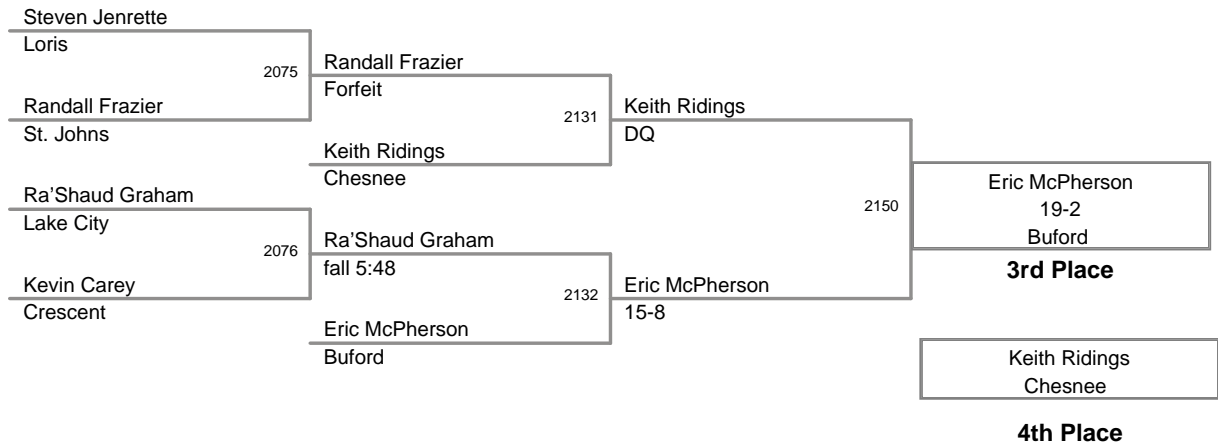

145 Lbs

2011 SCHSL State
2A-1A Tournament

152 Lbs

2011 SCHSL State
2A-1A Tournament

160 Lbs

2011 SCHSL State
2A-1A Tournament

171 Lbs

2011 SCHSL State
2A-1A Tournament