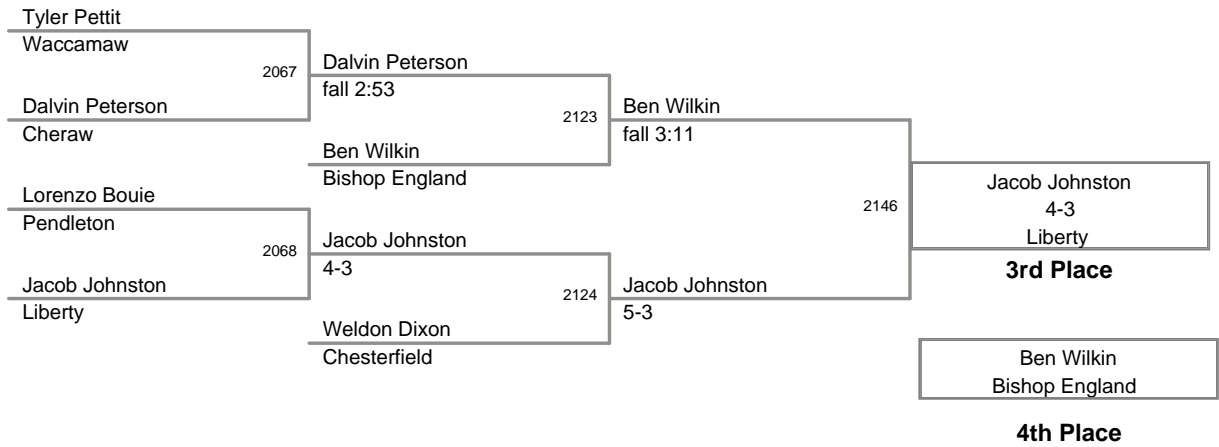

125 Lbs

2011 SCHSL State
2A-1A Tournament

130 Lbs

2011 SCHSL State
2A-1A Tournament

135 Lbs

2011 SCHSL State
2A-1A Tournament

140 Lbs

2011 SCHSL State
2A-1A Tournament