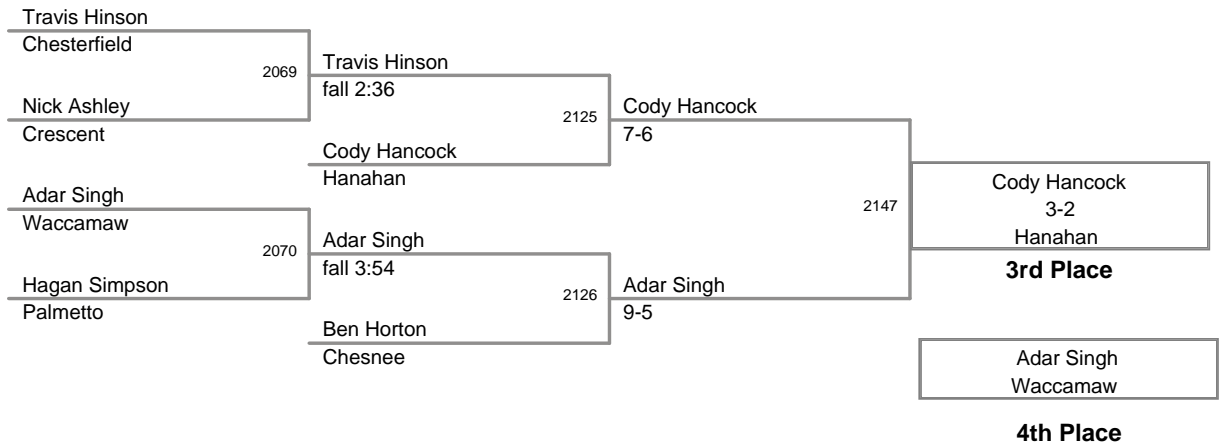

125 Lbs

2011 SCHSL State
2A-1A Tournament

130 Lbs

2011 SCHSL State
2A-1A Tournament

135 Lbs

2011 SCHSL State
2A-1A Tournament

140 Lbs

2011 SCHSL State
2A-1A Tournament