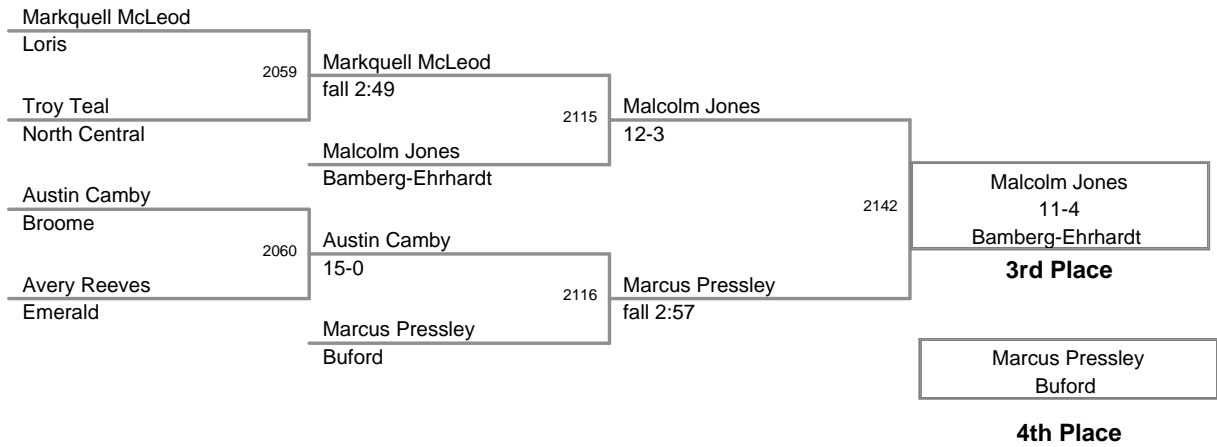

2011 SCHSL State

TEAM	PTS	1	2	3	4
Hanahan	86	2	1	2	
Bamberg-Ehrhardt	75.5	2	1	1	
Marion	65	2		1	1
Chesterfield	61		3	1	
Chesnee	54		1	1	2
Loris	50	1	1		1
Ninety-Six	48		2	1	
Lake City	45	1		2	
Columbia	39	1	1		
Palmetto	30		2		
Strom Thurmond	25	1			
Gilbert	24	1			
Cheraw	22				2
Buford	21.5			1	1
Aynor	21	1			
Woodruff	21	1			
Mid-Carolina	20	1			
Liberty	18			1	1
Indian Land	17		1		
Landrum	17		1		
Edisto	12			1	
Bishop England	12				1
North Central	12			1	
Broome	11.5				1
Abbeville	11			1	
Timberland	10				1
Waccamaw	8				1
Blacksburg	7				1
Academic Magnet	6				1

2A/1A Most Outstanding Wrestler: 135 lb Champion Francis Boykin, Hanahan

2011 SCHSL State
2A-1A Tournament

103 Lbs

2011 SCHSL State
2A-1A Tournament

112 Lbs

2011 SCHSL State
2A-1A Tournament

119 Lbs

2011 SCHSL State
2A-1A Tournament