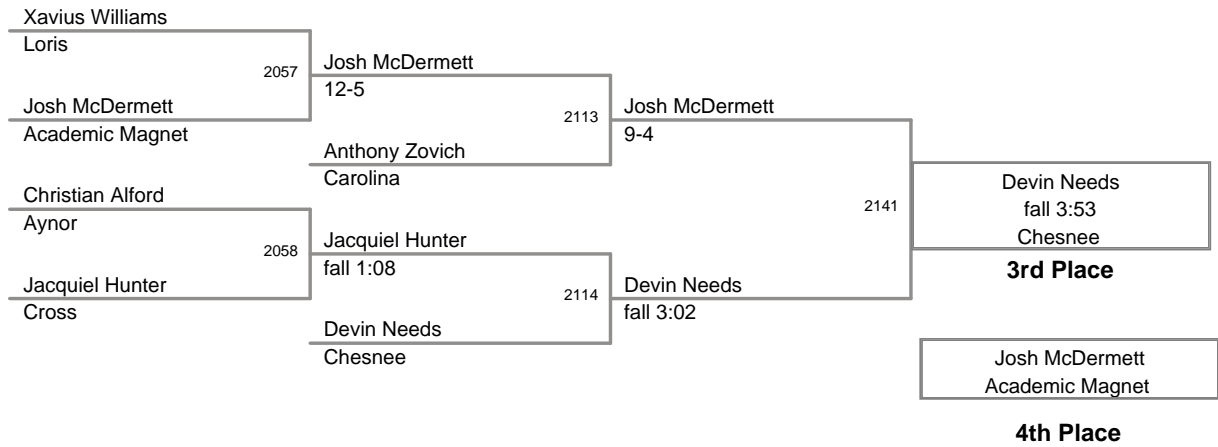

2011 SCHSL State

TEAM	PTS	1	2	3	4
Hanahan	86	2	1	2	
Bamberg-Ehrhardt	75.5	2	1	1	
Marion	65	2		1	1
Chesterfield	61		3	1	
Chesnee	54		1	1	2
Loris	50	1	1		1
Ninety-Six	48		2	1	
Lake City	45	1		2	
Columbia	39	1	1		
Palmetto	30		2		
Strom Thurmond	25	1			
Gilbert	24	1			
Cheraw	22				2
Buford	21.5			1	1
Aynor	21	1			
Woodruff	21	1			
Mid-Carolina	20	1			
Liberty	18			1	1
Indian Land	17		1		
Landrum	17		1		
Edisto	12			1	
Bishop England	12				1
North Central	12			1	
Broome	11.5				1
Abbeville	11			1	
Timberland	10				1
Waccamaw	8				1
Blacksburg	7				1
Academic Magnet	6				1

2A/1A Most Outstanding Wrestler: 135 lb Champion Francis Boykin, Hanahan

2011 SCHSL State
2A-1A Tournament

103 Lbs

2011 SCHSL State
2A-1A Tournament

112 Lbs

2011 SCHSL State
2A-1A Tournament

119 Lbs

2011 SCHSL State
2A-1A Tournament