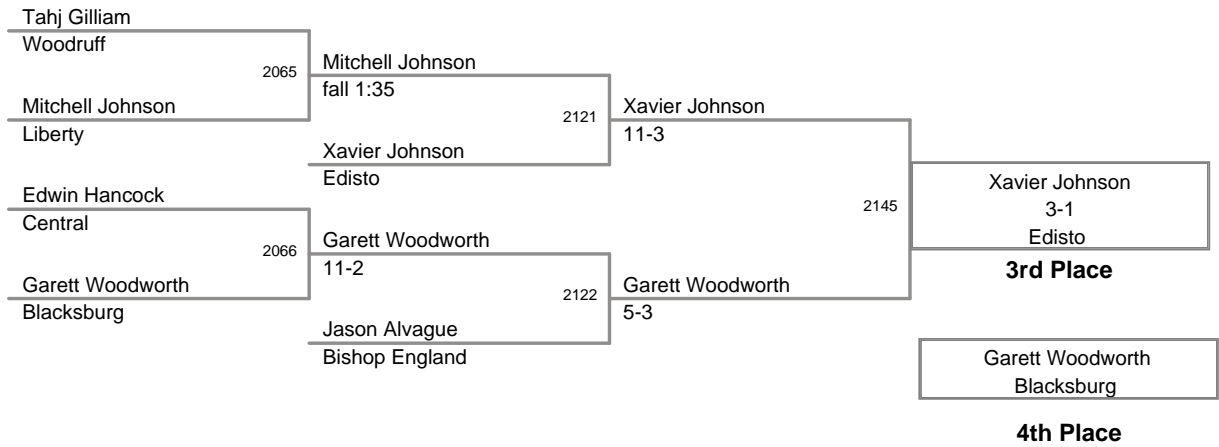

2011 SCHSL State
2A-1A Tournament

130 Lbs