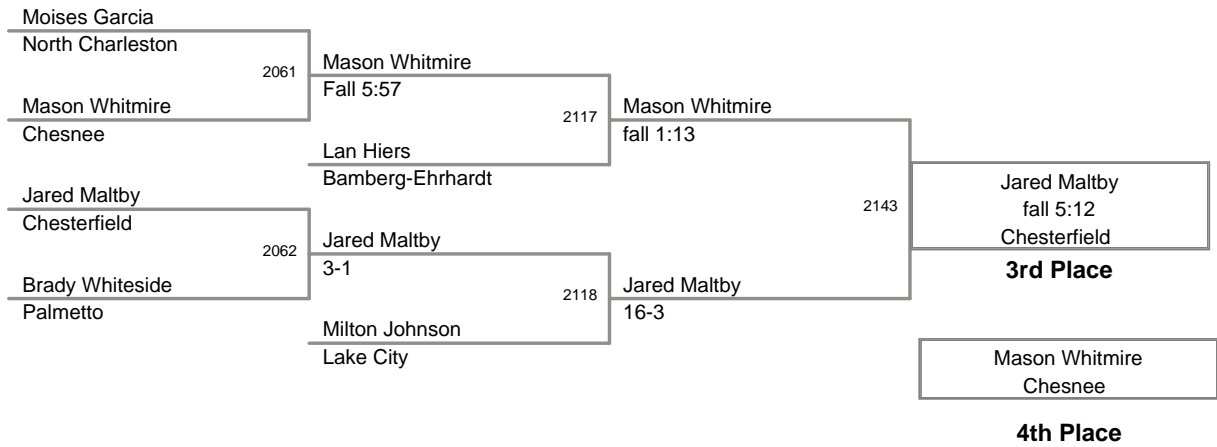

2011 SCHSL State

TEAM	PTS	1	2	3	4
Hanahan	86	2	1	2	
Bamberg-Ehrhardt	75.5	2	1	1	
Marion	65	2		1	1
Chesterfield	61		3	1	
Chesnee	54		1	1	2
Loris	50	1	1		1
Ninety-Six	48		2	1	
Lake City	45	1		2	
Columbia	39	1	1		
Palmetto	30		2		
Strom Thurmond	25	1			
Gilbert	24	1			
Cheraw	22				2
Buford	21.5			1	1
Aynor	21	1			
Woodruff	21	1			
Mid-Carolina	20	1			
Liberty	18			1	1
Indian Land	17		1		
Landrum	17		1		
Edisto	12			1	
Bishop England	12				1
North Central	12			1	
Broome	11.5				1
Abbeville	11			1	
Timberland	10				1
Waccamaw	8				1
Blacksburg	7				1
Academic Magnet	6				1

2A/1A Most Outstanding Wrestler: 135 lb Champion Francis Boykin, Hanahan

2011 SCHSL State
2A-1A Tournament

103 Lbs

2011 SCHSL State
2A-1A Tournament

112 Lbs

2011 SCHSL State
2A-1A Tournament

119 Lbs

2011 SCHSL State
2A-1A Tournament