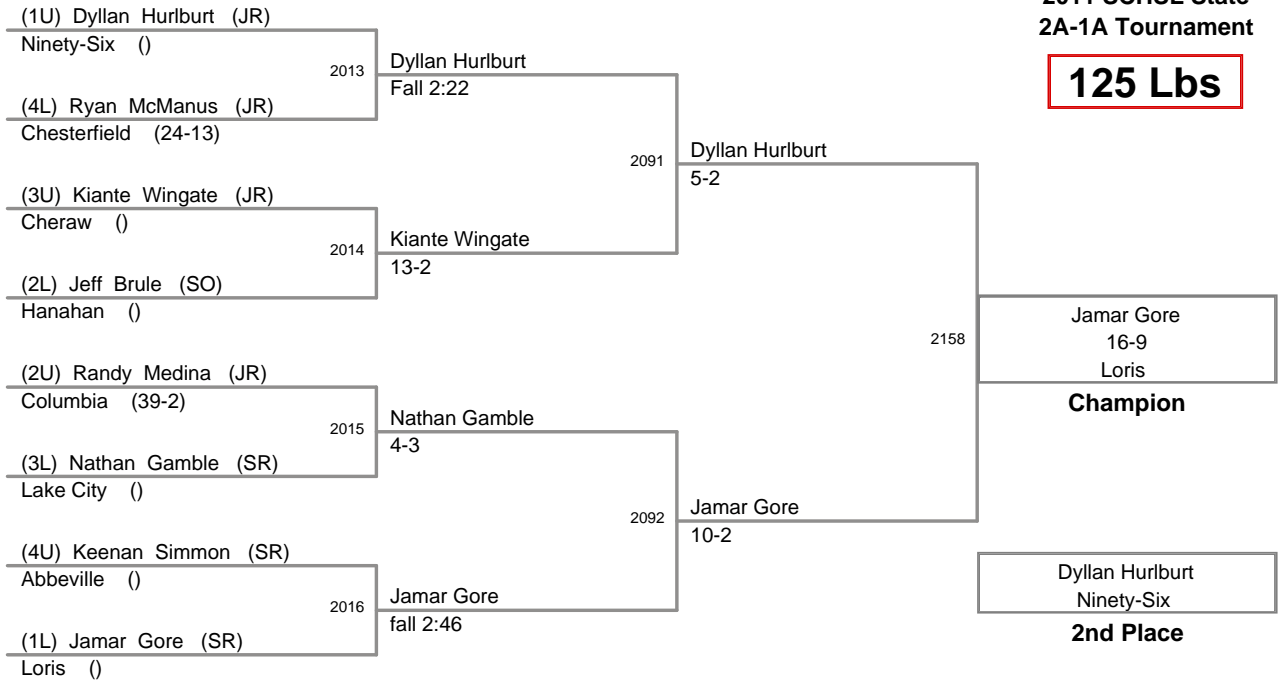

2011 SCHSL State
2A-1A Tournament

125 Lbs