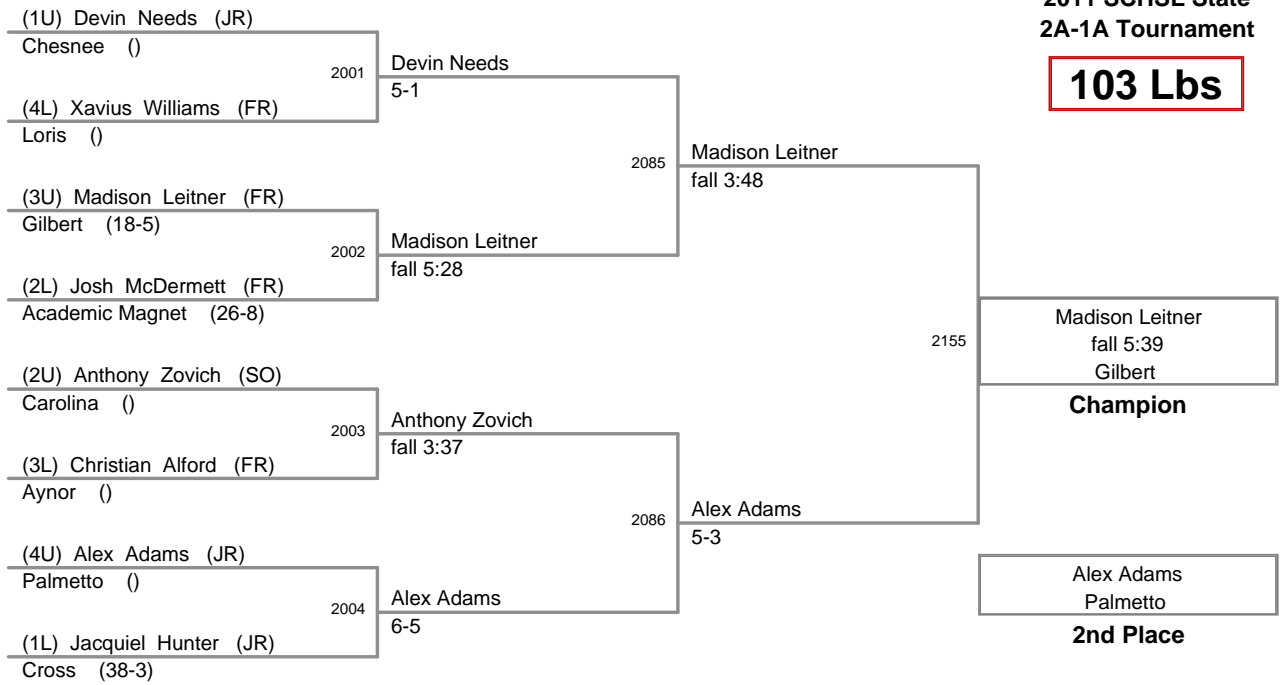

2011 SCHSL State

TEAM	PTS	1	2	3	4
Hanahan	86	2	1	2	
Bamberg-Ehrhardt	75.5	2	1	1	
Marion	65	2		1	1
Chesterfield	61		3	1	
Chesnee	54		1	1	2
Loris	50	1	1		1
Ninety-Six	48		2	1	
Lake City	45	1		2	
Columbia	39	1	1		
Palmetto	30		2		
Strom Thurmond	25	1			
Gilbert	24	1			
Cheraw	22				2
Buford	21.5			1	1
Aynor	21	1			
Woodruff	21	1			
Mid-Carolina	20	1			
Liberty	18			1	1
Indian Land	17		1		
Landrum	17		1		
Edisto	12			1	
Bishop England	12				1
North Central	12			1	
Broome	11.5				1
Abbeville	11			1	
Timberland	10				1
Waccamaw	8				1
Blacksburg	7				1
Academic Magnet	6				1

2A/1A Most Outstanding Wrestler: 135 lb Champion Francis Boykin, Hanahan

2011 SCHSL State
2A-1A Tournament

103 Lbs

2011 SCHSL State
2A-1A Tournament

112 Lbs

2011 SCHSL State
2A-1A Tournament

119 Lbs

2011 SCHSL State
2A-1A Tournament