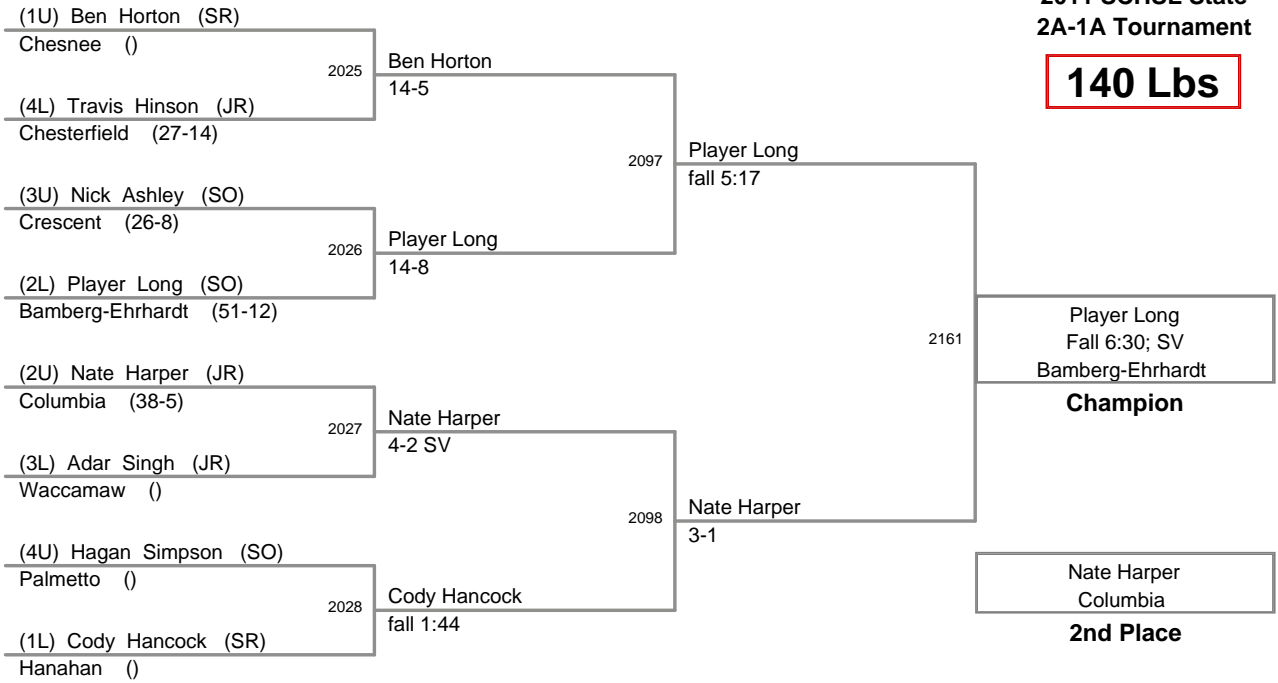

125 Lbs

2011 SCHSL State
2A-1A Tournament

130 Lbs

2011 SCHSL State
2A-1A Tournament

135 Lbs

2011 SCHSL State
2A-1A Tournament

140 Lbs

2011 SCHSL State
2A-1A Tournament